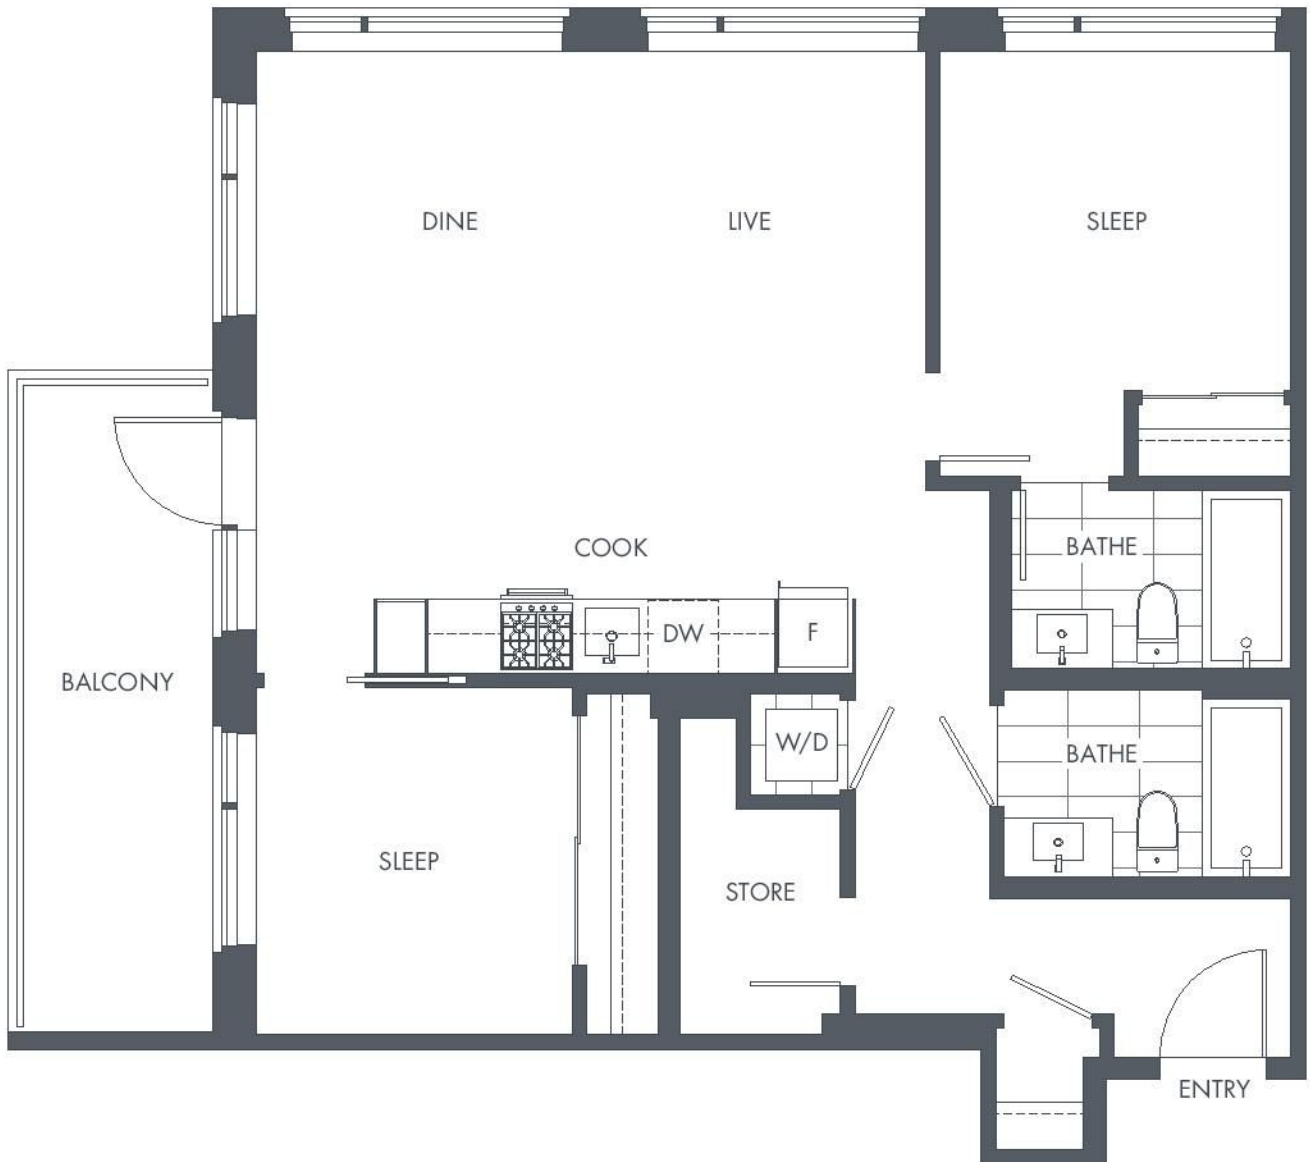

# PLAN D6

2 BEDROOM: 898 SF

**BlueSky**  
PROPERTIES

# CHINATOWN

← N MAIN STREET

E. GEORGIA STREET

LEVEL 2-18