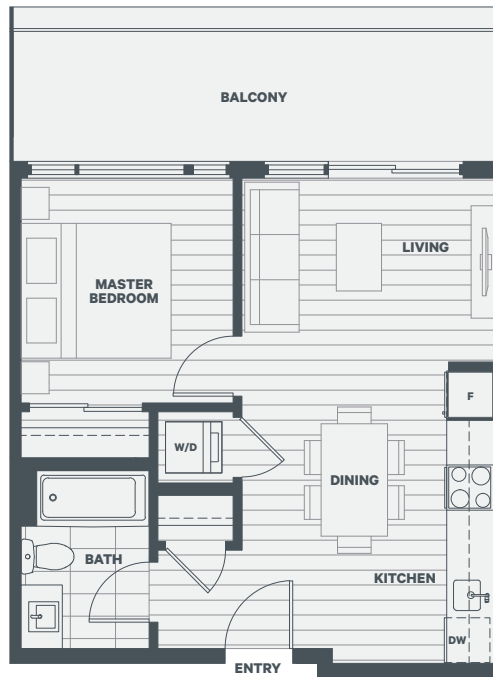

1 Bedroom
1 Bath
Interior: 485 SF
Exterior: 144 SF

LEVEL 6

1008 PANDORA

BOSA4RENT