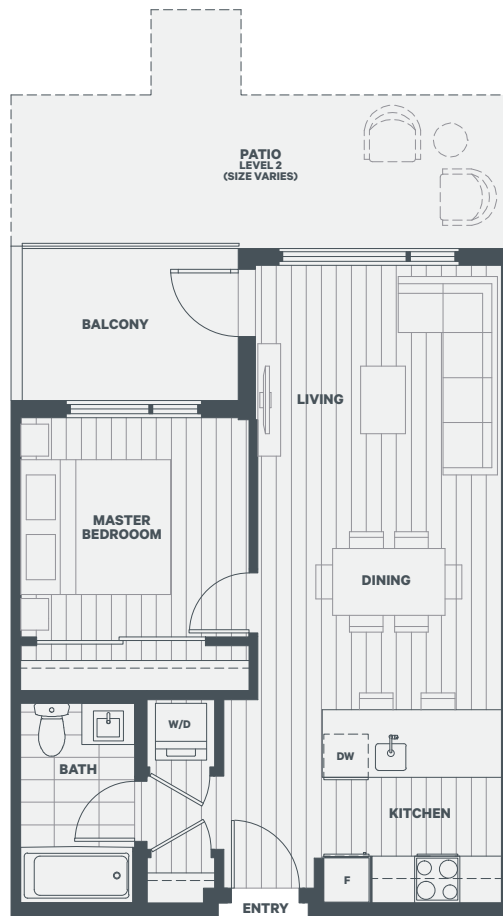

C12

1 Bedroom
1 Bath
Interior: 547 – 567 SF
Exterior: 60 – 270 SF

LEVEL 2

LEVEL 3