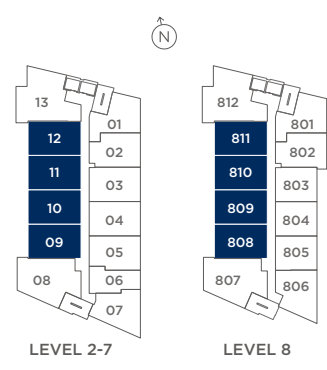

PLAN E

1 BEDROOM

	LEVEL 2-7	LEVEL 8
LIVING	548 SF	548 SF
BALCONY	82-171 SF	106-111 SF
TOTAL	630-719 SF	654-659 SF

FALSE CREEK

Dimensions, sizes, specifications, layouts, and materials are approximate only and subject to change without notice. Window sizes, layouts, configurations, spandrel panels may vary from home to home. Bosa False Creek is developed by Bosa Properties (Lido) Inc. E&OE.