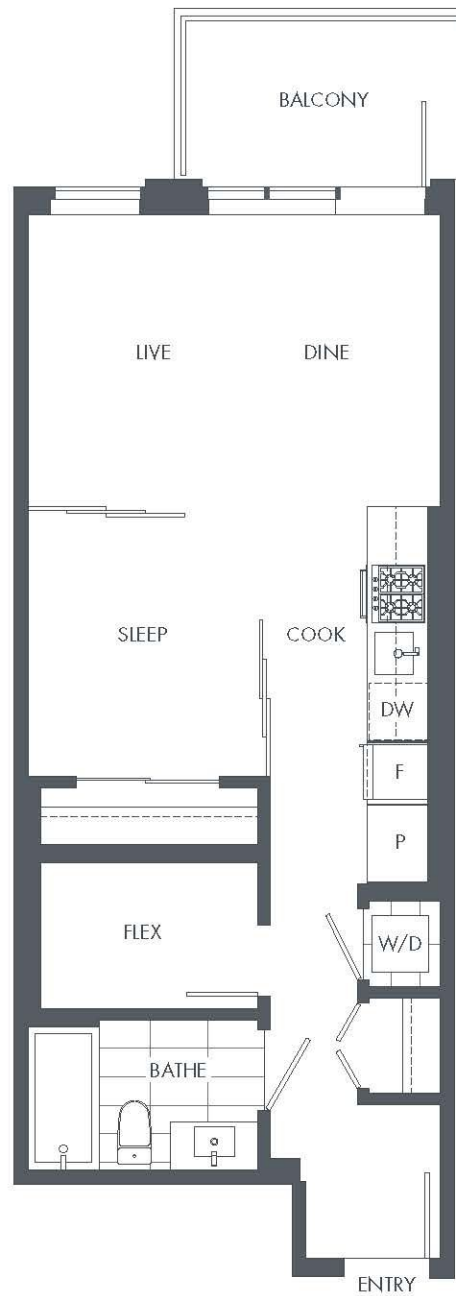

PLAN B6

1 BEDROOM + FLEX: 556 SF

BlueSky
PROPERTIES

CHINATOWN

Dimensions, sizes, specifications, layouts, and materials are approximate only and subject to change without notice. Window sizes, layouts, configurations, spandrel panels may vary from home to home. Developed by Bosa Blue Sky Properties (Main) Inc. E&OE.